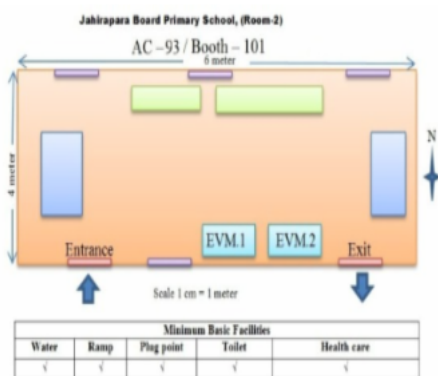

Nazri Naksha

Created by: [Signature]

Google Map View

Jahirpara Board Primary School, (Room-2)
AC_93 / Booth No. - 101

Polling Station Building Front View

Polling Station Front View

Cad View

Key MAP View