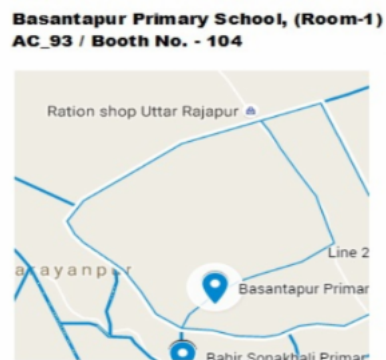

Nazri Naksha

Google Map View