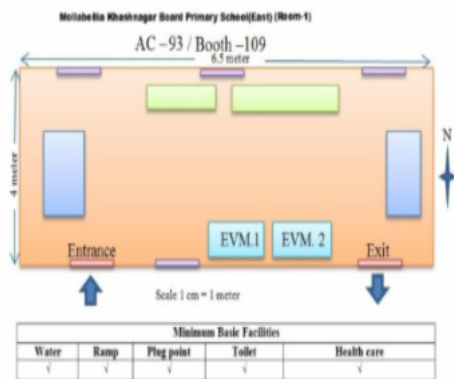

Nazri Naksha

Google Map View

Polling Station Building Front View

Polling Station Front View

Cad View

Key MAP View