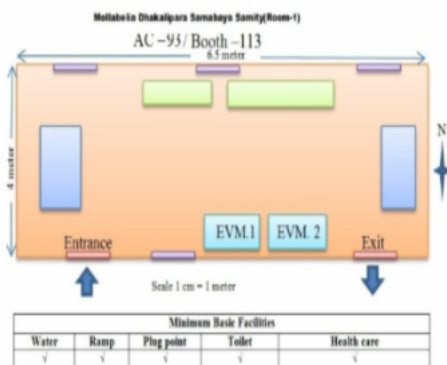

Nazri Naksha

Google Map View

Polling Station Building Front View

Polling Station Front View

Cad View

Key MAP View