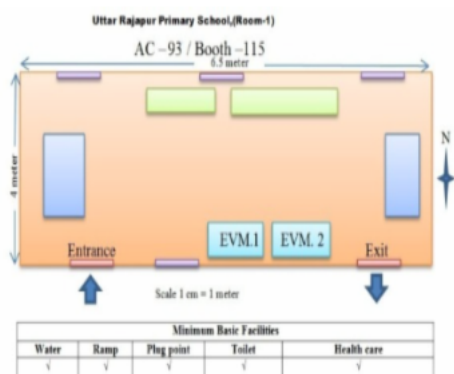

Nazri Naksha

Created by: Structural Engineering Company

Google Map View

Uttar Rajapur Primary School,(Room-1)
AC_93 / Booth No. - 115

Polling Station Building Front View

Polling Station Front View

Cad View

Key MAP View