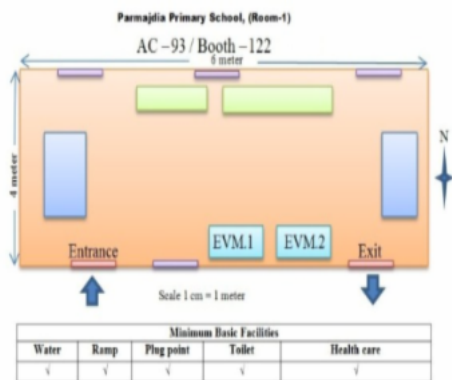

Nazri Naksha

Google Map View

Polling Station Building Front View

Polling Station Front View

Cad View

Key MAP View