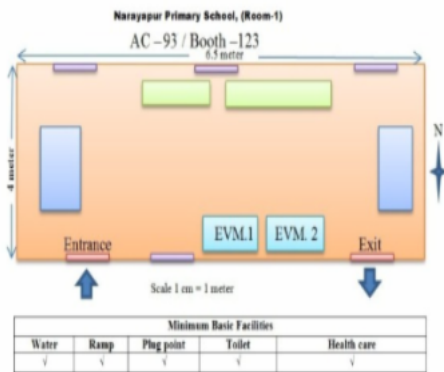

Nazri Naksha

Created by Structural Engineering Company

Google Map View

Narayapur Primary School, (Room-1)
AC_93 / Booth No. - 123

Polling Station Building Front View

Polling Station Front View

Cad View

Key MAP View