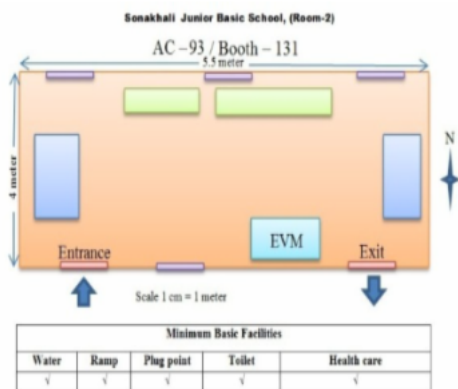

Nazri Naksha

Google Map View

Polling Station Building Front View

Polling Station Front View

Cad View

Key MAP View