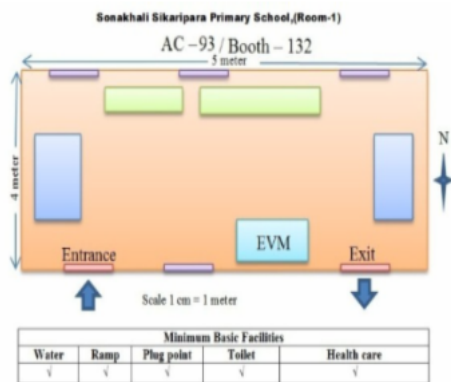

Nazri Naksha

Created by: Election Commission, Computer

Google Map View

Sonakhali Sikaripara Primary School, (Room-1)
AC_93 / Booth No. - 132

Polling Station Building Front View

Polling Station Front View

Cad View

Key MAP View