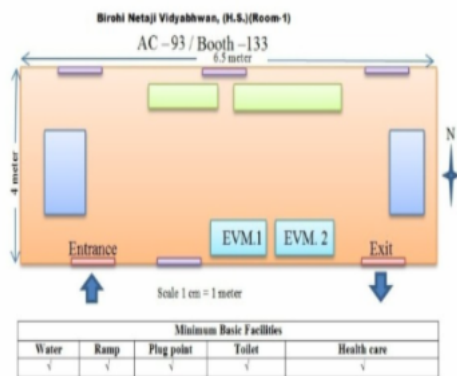

Nazri Naksha

Downloaded by: [illegible]

Google Map View

Birohi Netaji Vidyabhan, (H.S.)(Room-1)
AC_93 / Booth No. - 133

Polling Station Building Front View

Polling Station Front View

Cad View

Key MAP View