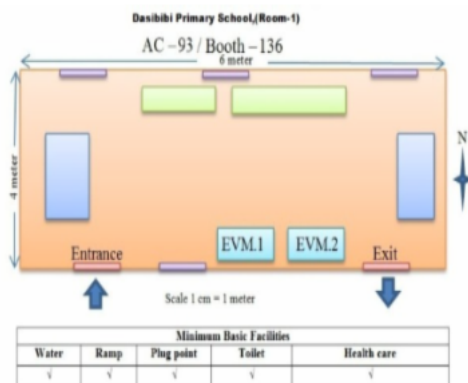

Nazri Naksha

Google Map View

Polling Station Building Front View

Polling Station Front View

Cad View

Key MAP View