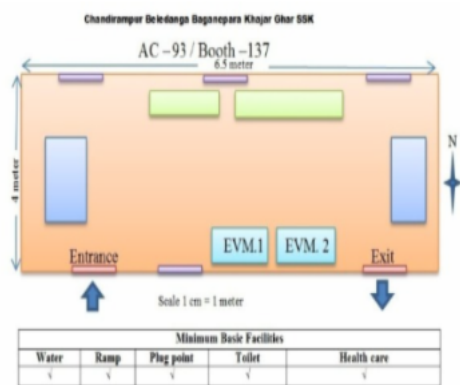

Nazri Naksha

Downloaded by: [illegible]

Google Map View

Chandirampur Beledanga Baganepara Khajar Ghar SSK
AC_93 / Booth No. - 137

Polling Station Building Front View

Polling Station Front View

Cad View

Key MAP View