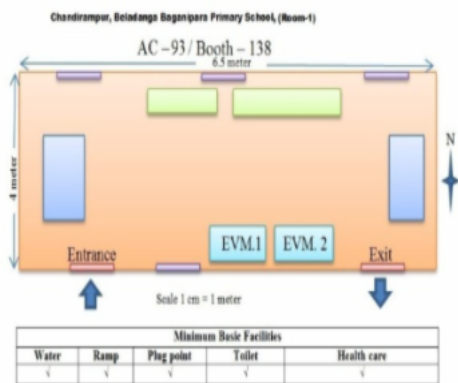

Nazri Naksha

Downloaded by: [illegible]

Google Map View

Chandirampur, Beladanga Baganipara Primary School, (Room-1)
AC_93 / Booth No. - 138

Polling Station Building Front View

Polling Station Front View

Cad View

Key MAP View