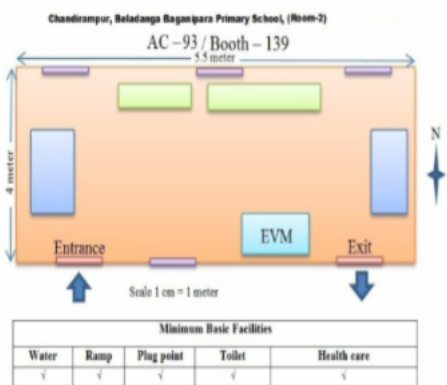

Nazri Naksha

Downloaded by: [illegible]

Google Map View

Chandirampur, Beladanga Baganipara Primary School, (Room-2)
AC_93 / Booth No. - 139

Polling Station Building Front View

Polling Station Front View

Cad View

Key MAP View