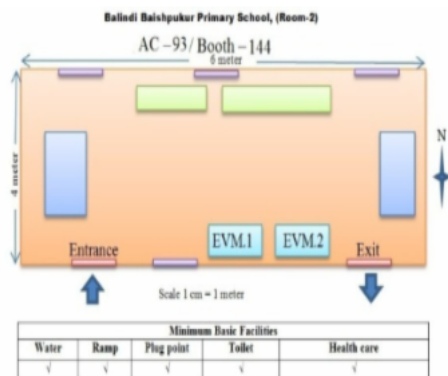

Polling Station Front View

Cad View