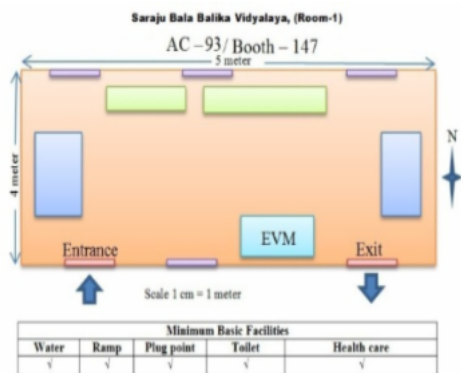

Nazri Naksha

Digitized by Dharmapala College, Dhaka

Google Map View

Saraju Bala Balika Vidyalaya, (Room-1)
AC_93 / Booth No. - 147

Polling Station Building Front View

Polling Station Front View

Cad View

Key MAP View