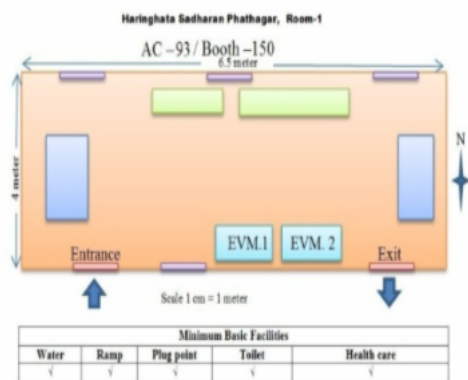

Polling Station Front View

Cad View