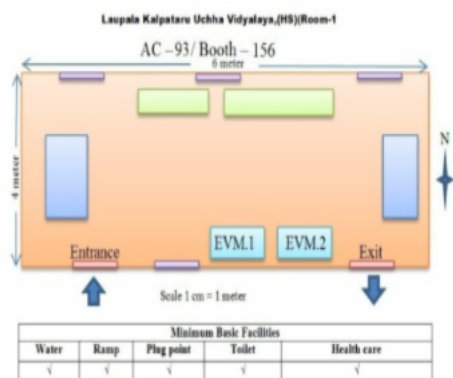

Nazri Naksha

Downloaded by: [illegible]

Google Map View

Laupala Kalpataru Uchha Vidyalaya,(HS) (Room-1)
AC_93 / Booth No. - 156

Polling Station Building Front View

Polling Station Front View

Cad View

Key MAP View