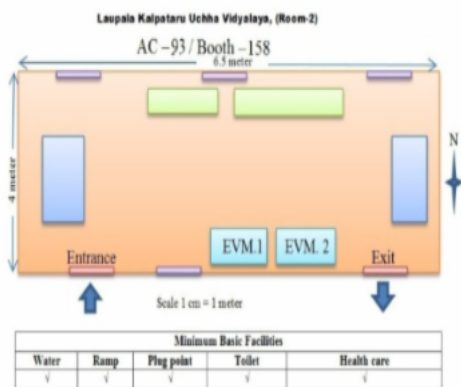

Polling Station Front View

Cad View