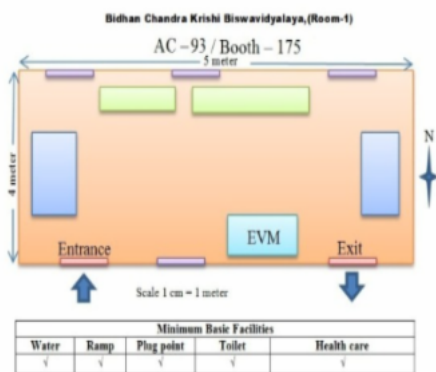

Nazri Naksha

Google Map View

Polling Station Building Front View

Polling Station Front View

Cad View

Key MAP View