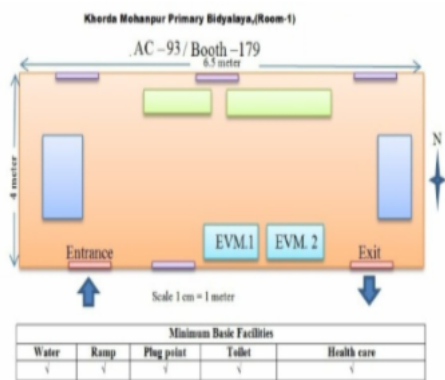

Nazri Naksha

Created by: Information Collection Company

Google Map View

Polling Station Building Front View

Polling Station Front View

Cad View

Key MAP View