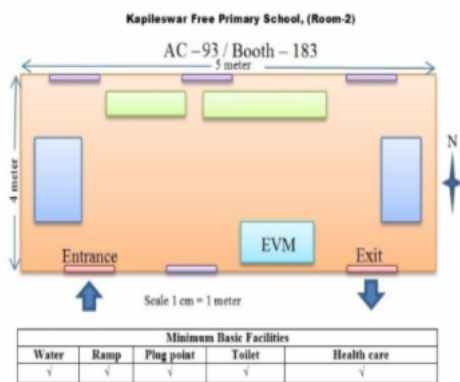

Nazri Naksha

Digitized by: www.digitized.gov.bd

Google Map View

Kapileswar Free Primary School, (Room-2)
AC_93 / Booth No. - 183

Polling Station Building Front View

Polling Station Front View

Cad View

Key MAP View