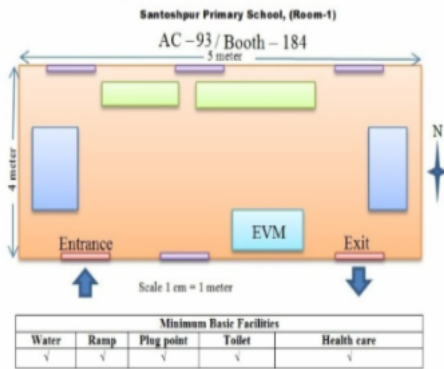

Nazri Naksha

Google Map View

Polling Station Building Front View

Polling Station Front View

Cad View

Key MAP View