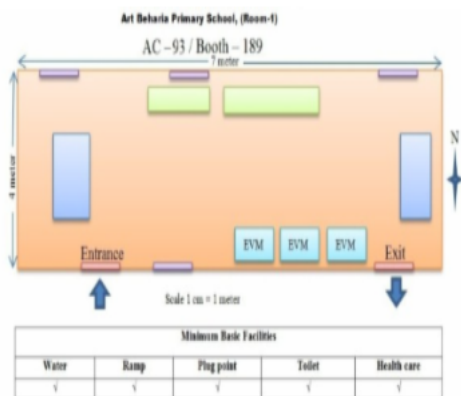

Nazri Naksha

Google Map View

Polling Station Building Front View

Polling Station Front View

Cad View

Key MAP View