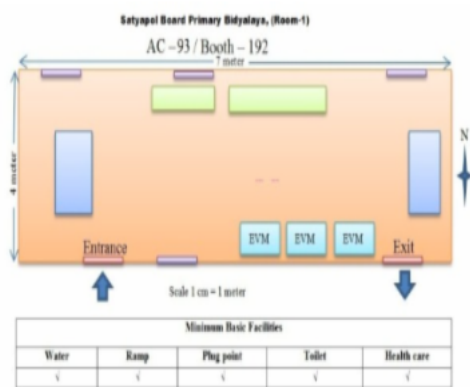

Nazri Naksha

Google Map View

Polling Station Building Front View

Polling Station Front View

Cad View

Key MAP View