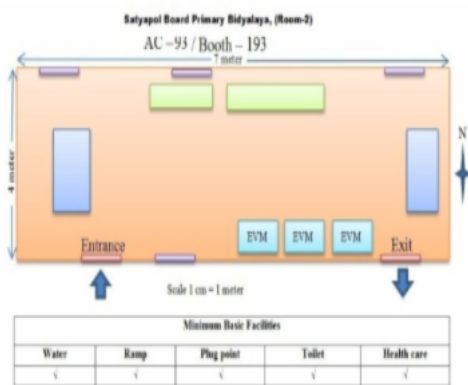

Nazri Naksha

Google Map View

Satyapal Board Primary Bidyalaya, (Room-2)
AC_93 / Booth No. - 193

Polling Station Building Front View

Polling Station Front View

Cad View

Key MAP View