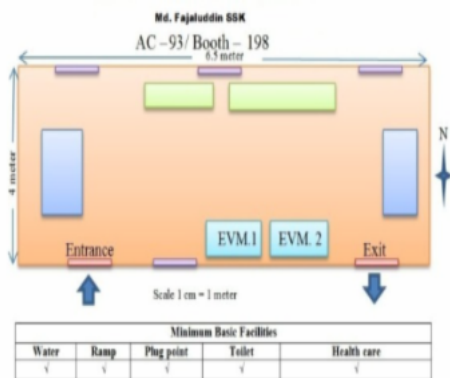

Nazri Naksha

Google Map View

Polling Station Building Front View

Polling Station Front View

Cad View

Key MAP View