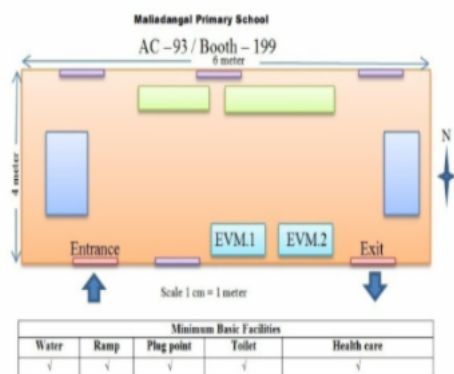

Nazri Naksha

Google Map View

Polling Station Building Front View

Polling Station Front View

Cad View

Key MAP View