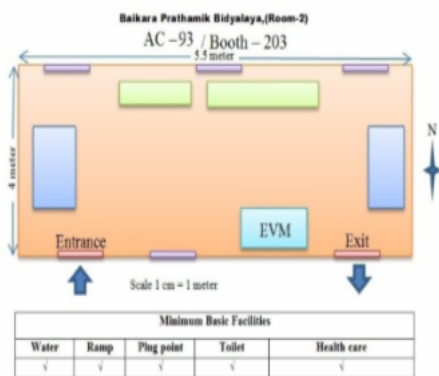

Nazri Naksha

Scanned by Universal Document Converter

Google Map View

Baikara Prathamik Bidyalaya,(Room-2)
AC_93 / Booth No. - 203

Polling Station Building Front View

Polling Station Front View

Cad View

Key MAP View