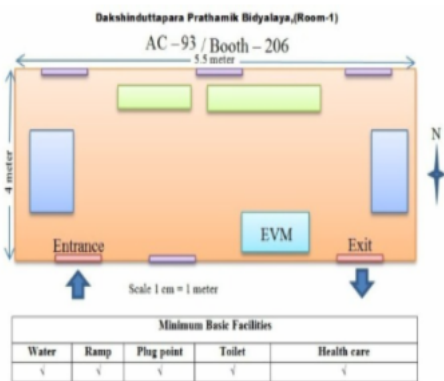

Nazri Naksha

Downloaded by: Election Commission, Dhaka

Google Map View

**Dakshinduttapara Prathamik Bidyalaya,
(Room-1)
AC_93 / Booth No. - 206**

Polling Station Building Front View

Polling Station Front View

Cad View

Key MAP View