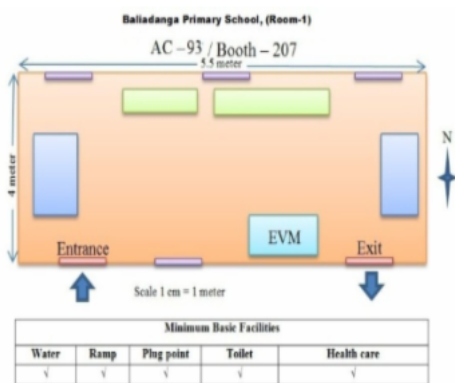

Nazri Naksha

Google Map View

Polling Station Building Front View

Polling Station Front View

Cad View

Key MAP View