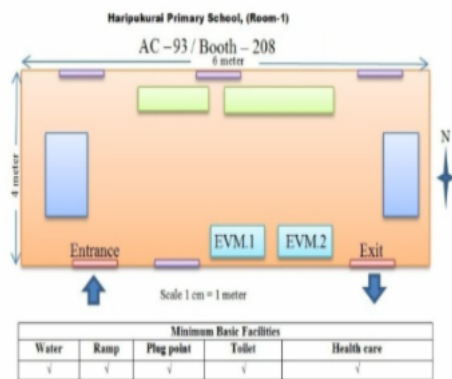

Nazri Naksha

Downloaded by: [illegible]

Google Map View

Haripukurai Primary School, (Room-1)
AC_93 / Booth No. - 208

Polling Station Building Front View

Polling Station Front View

Cad View

Key MAP View