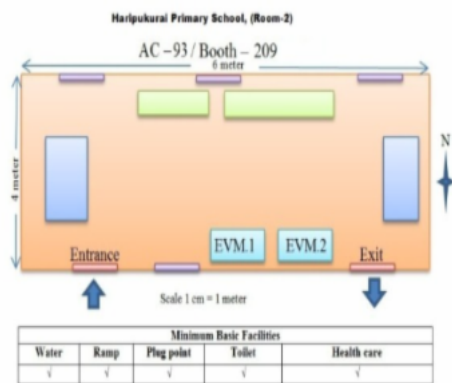

Nazri Naksha

Google Map View

Haripukurai Primary School, (Room-2)
AC_93 / Booth No. - 209

Polling Station Building Front View

Polling Station Front View

Cad View

Key MAP View