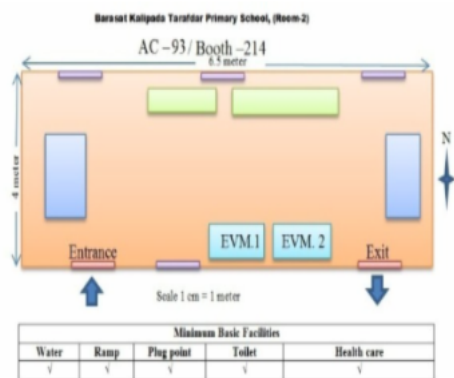

Nazri Naksha

Google Map View

Barasat Kalipada Tarafdar Primary School,
(Room-2)
AC_93 / Booth No. - 214

Polling Station Building Front View

Polling Station Front View

Cad View

Key MAP View