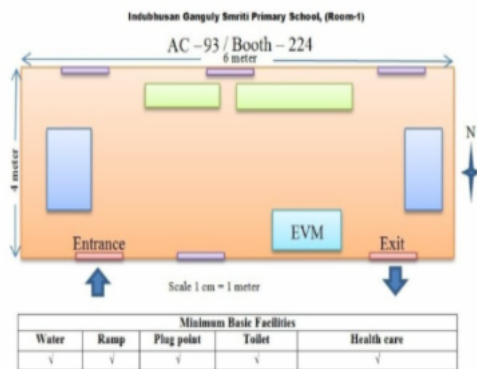

Nazri Naksha

Downloaded by: [illegible]

Google Map View

Indubhusan Ganguly Smriti Primary School, (Room-1)
AC_93 / Booth No. - 224

Polling Station Building Front View

Polling Station Front View

Cad View

Key MAP View