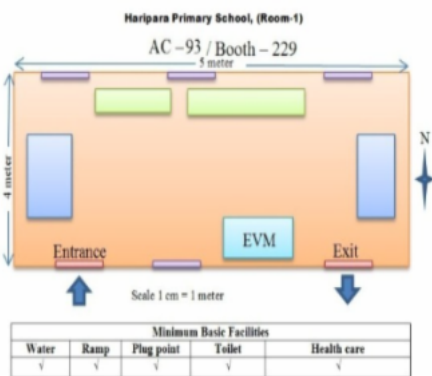

Nazri Naksha

Google Map View

Polling Station Building Front View

Polling Station Front View

Cad View

Key MAP View