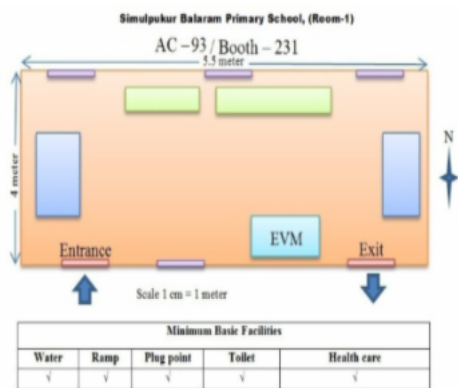

Nazri Naksha

Google Map View

Polling Station Building Front View

Polling Station Front View

Cad View

Key MAP View