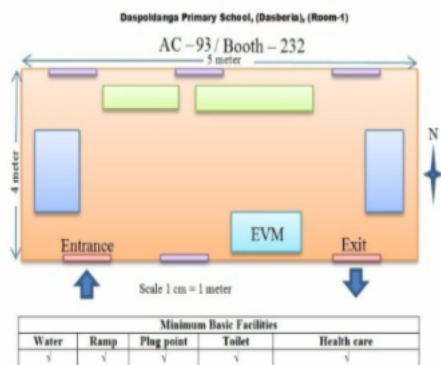

Nazri Naksha

Download by: [illegible]

Google Map View

**Daspoldanga Primary School, (Dasberia),
(Room-1)
AC_93 / Booth No. - 232**

Polling Station Building Front View

Polling Station Front View

Cad View

Key MAP View