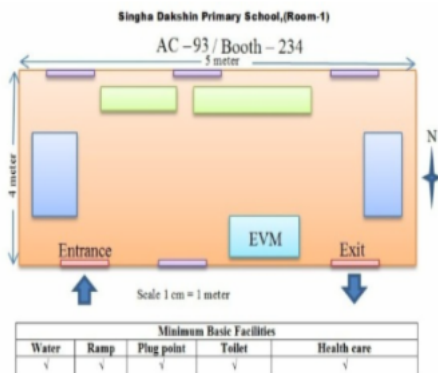

Nazri Naksha

Google Map View

Polling Station Building Front View

Polling Station Front View

Cad View

Key MAP View