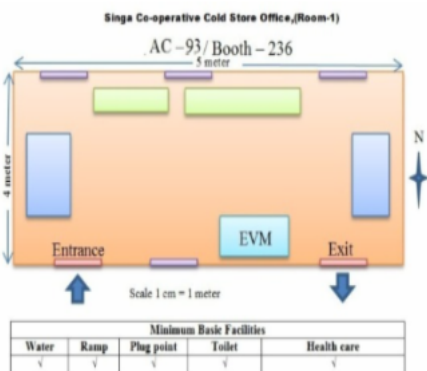

Nazri Naksha

Google Map View

Singa Co-operative Cold Store Office,(Room-1)
AC_93 / Booth No. - 236

Polling Station Building Front View

Polling Station Front View

Cad View

Key MAP View