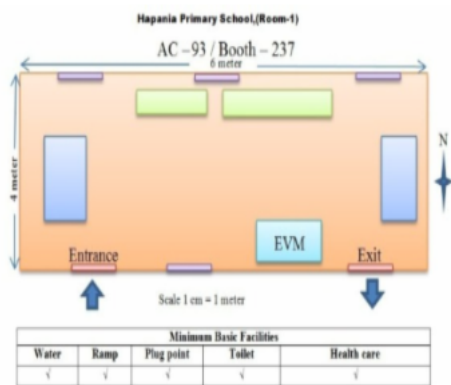

Nazri Naksha

Google Map View

Polling Station Building Front View

Polling Station Front View

Cad View

Key MAP View