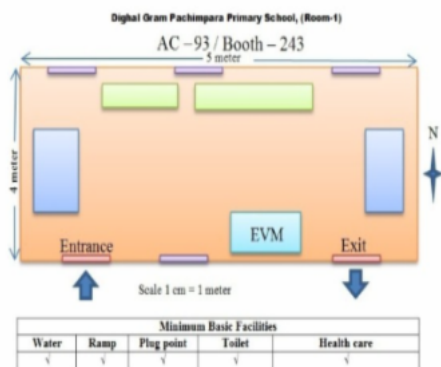

Nazri Naksha

Google Map View

Dighal Gram Pachimpara Primary School,
(Room-1)
AC_93 / Booth No. - 243

Polling Station Building Front View

Polling Station Front View

Cad View

Key MAP View