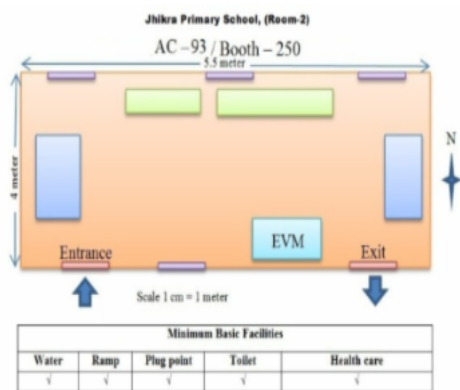

Nazri Naksha

Google Map View

Polling Station Building Front View

Polling Station Front View

Cad View

Key MAP View