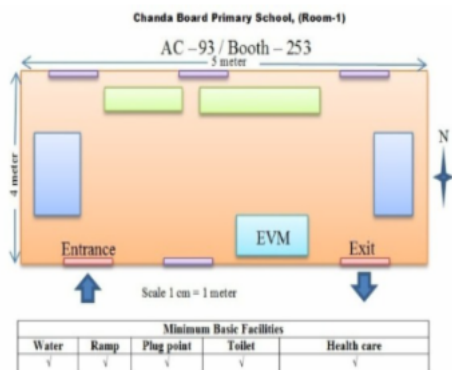

Nazri Naksha

Google Map View

Polling Station Building Front View

Polling Station Front View

Cad View

Key MAP View