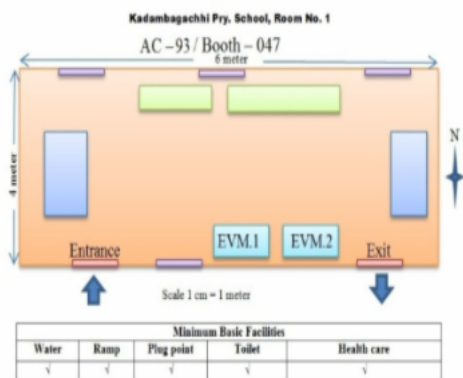

Nazri Naksha

Google Map View

Polling Station Building Front View

Polling Station Front View

Cad View

Key MAP View