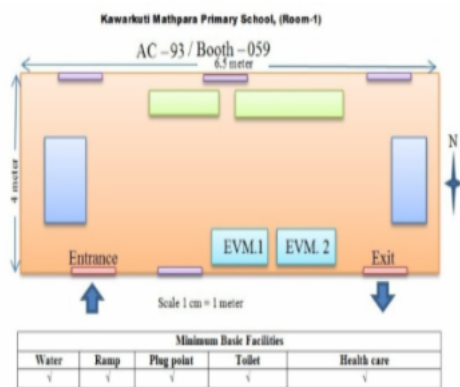

Nazri Naksha

Google Map View

Polling Station Building Front View

Polling Station Front View

Cad View

Key MAP View