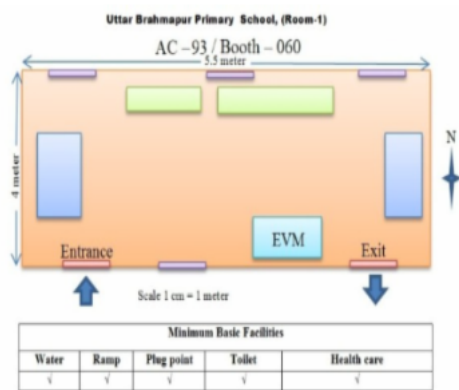

Nazri Naksha

Google Map View

Polling Station Building Front View

Polling Station Front View

Cad View

Key MAP View