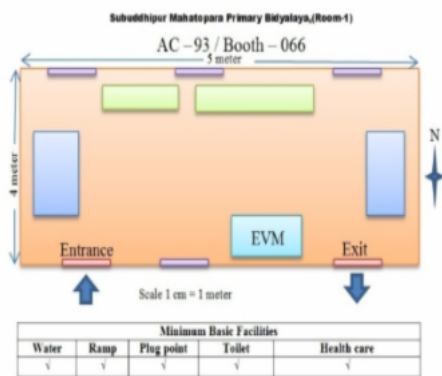

Nazri Naksha

Google Map View

Polling Station Building Front View

Polling Station Front View

Cad View

Key MAP View