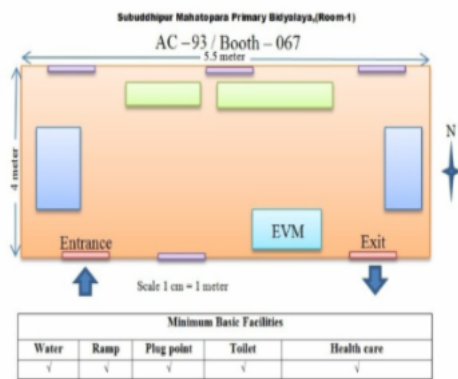

Nazri Naksha

Google Map View

Subuddhipur Mahatopara Primary Bidyalaya, (Room-2)
AC_93 / Booth No. - 067

Polling Station Building Front View

Polling Station Front View

Cad View

Key MAP View