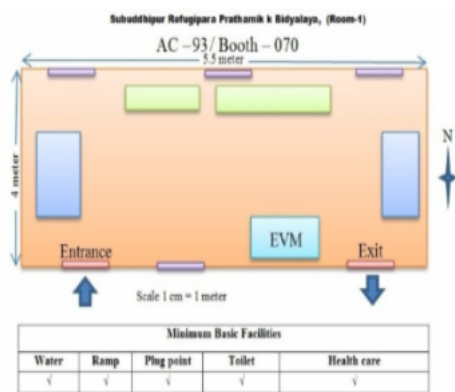

Nazri Naksha

Created by Structural Consultants Company

Google Map View

Subuddhipur Refugipara Prathamik k Bidyalaya, (Room-1)
AC_93 / Booth No. - 070

Polling Station Building Front View

Polling Station Front View

Cad View

Key MAP View